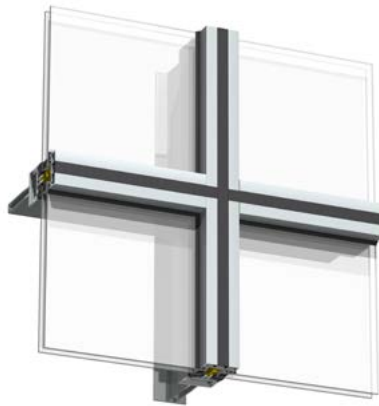

Add base decorative profile 42697 with colour profile to accentuate framing and linearity of facade.