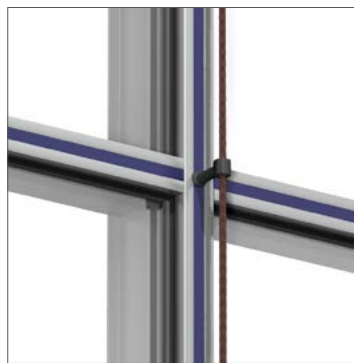

# Add

Add is a flexible mounting system for attaching solar shades, lightning conductors, downpipes, gutters, signs, lighting etc. Add profiles can also be combined with profiles from the Expressive decorative range. The profile's distinctive channel lets you outline each glazing unit and create a picture frame effect.

*Add base decorative profile 42693 with mitred connection between horizontal and vertical profiles to create a picture frame effect.*

*Add 42693 permits attachment of downpipes and gutters using dedicated supports.*