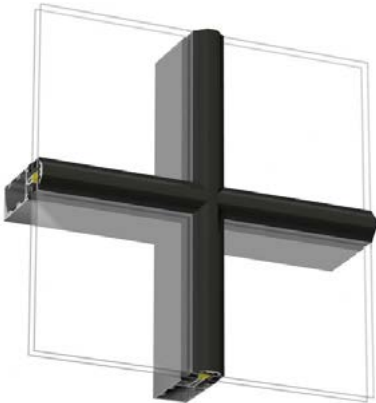

Optima

Optima offers a choice of design possibilities with exposed or concealed fixing. A black finish is a popular option with the decorative profiles, which are only 32 mm wide.

Optima decorative profiles can also be combined to advantage with Expressive profiles. Profiles can also be created to your own design if desired.

Exterior decorative profiles for 5050 SG and 4150 vertically.

Optima 42844/42845. Concealed fixing. Powder coated black.