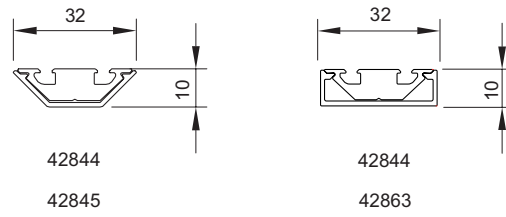

*Optima 42844/42845 with concealed fixing horizontally, combined with Expressive 68821 vertically.*

*Optima 42844/42845 vertically, combined with Expressive 68823 horizontally.*

*Optima 42653 horizontally and vertically, fixed with exposed screws in stainless steel or black oxide finish, c/c 200 mm.*

*Optima 42844/42845 horizontally and vertically. Concealed fixing of profiles, anodised in stainless finish.*

Optima decorative profiles for exposed fixing.

Optima decorative profiles for concealed fixing.