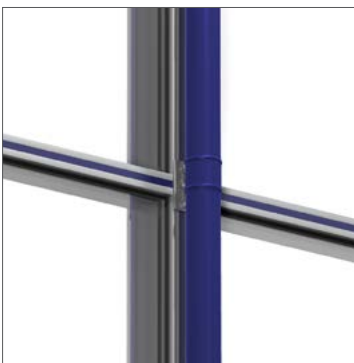

# Add

Add is a flexible mounting system for attaching solar shades, lightning conductors, downpipes, gutters, signs, lighting etc. Add profiles can also be combined with profiles from the Expressive decorative range. The profile's distinctive channel lets you outline each glazing unit and create a picture frame effect.

## Exterior decorative profiles for 4150 and 4150 SX.

*Add base decorative profile 42693. Countersunk screws.*

*Add base decorative profile 42697 with colour profile to accentuate framing and linearity of facade.*

*Add base decorative profile 42693 with mitred connection between horizontal and vertical profiles to create a picture frame effect.*

*Add 42693 permits attachment of downpipes and gutters using dedicated supports.*