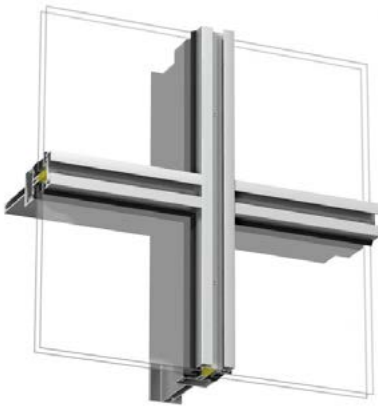

Add

Add is a flexible mounting system for attaching solar shades, lightning conductors, downpipes, gutters, signs, lighting etc. Add profiles can also be combined with profiles from the Expressive decorative range. The profile's distinctive channel lets you outline each glazing unit and create a picture frame effect.

Exterior decorative profiles for 4150 and 4150 SX.

Add base decorative profile 42693. Countersunk screws.