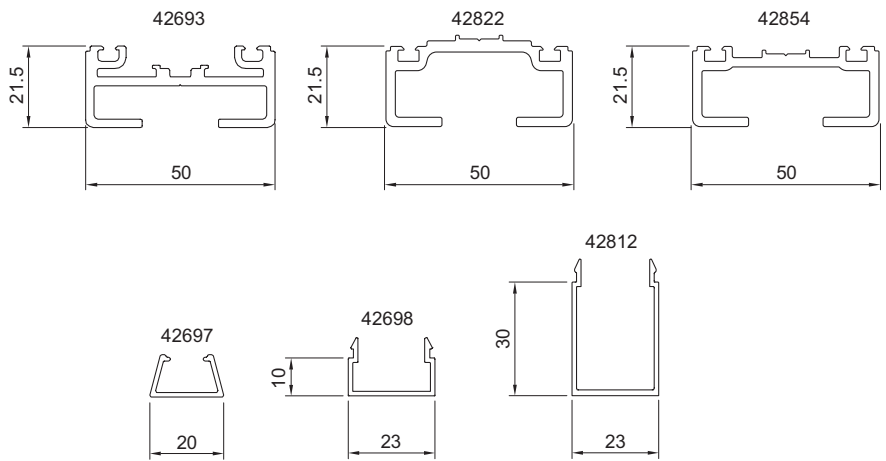

Profile overview, Add exterior decorative profiles for 4150 and 4150 SX