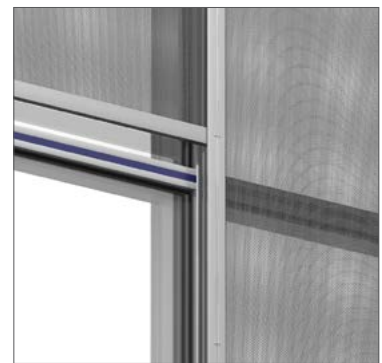

Add 42693 permits attachment of solar shades and solar screens using dedicated supports, see section on Solar Shading.